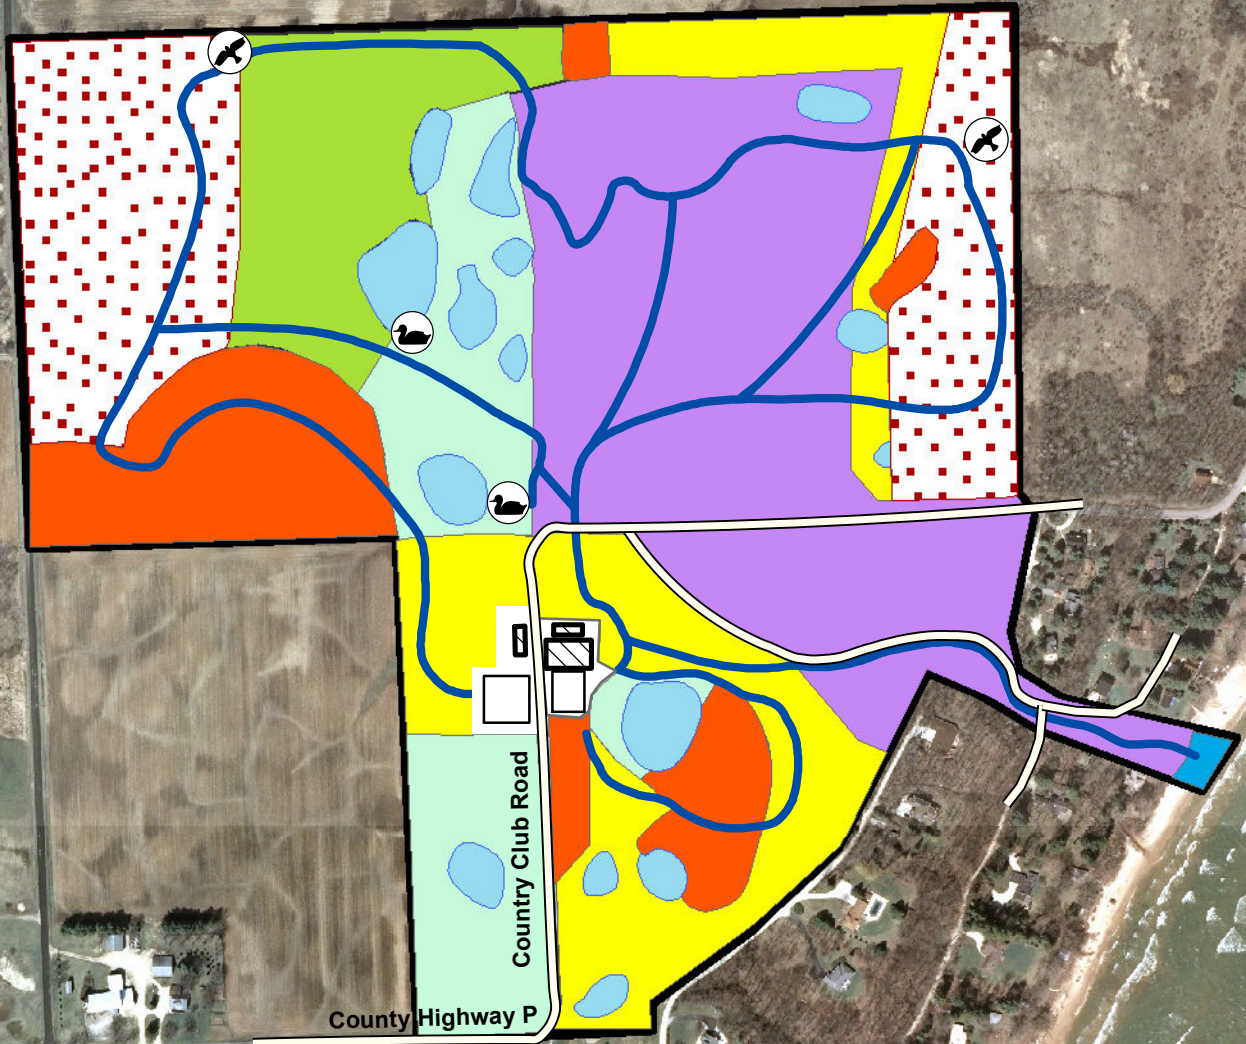

Forest Beach Migratory Preserve *CONCEPTUAL HABITAT MAP*

	FBMP Boundary		Shrubland Area		Hardwood Area
	Hawk Viewing Platform		Beach		Wetlands
	Duck Blind		Cool Season Grass		Native Grassland
			Oak Savanna		Conifer Area

1 inch = 500 feet